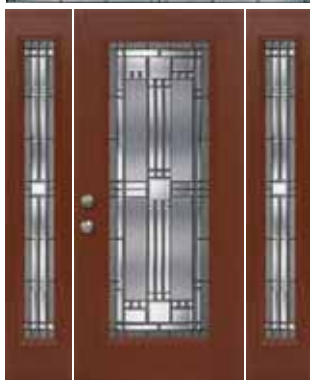

Lehigh Series

creates an elegant charm using clear bevel designs and beautiful patina coming.

440LEH

Handcrafted glass panels bring light and elegance to any entry.

Caming Finish Available

Patina

612/613LEH pg. 61

Privacy Rating

Patina Caming

Clear Beveled

Ribbed

Granite

- Signet and Heritage Fiberglass
- Heritage Fiberglass
- 20 and 22-gauge Woodgrain Textured Steel
- 22-gauge Woodgrain Textured Steel
- ◆ Smooth Steel
- ◇ See pg. 9 for additional Heritage Fiberglass door panel styles