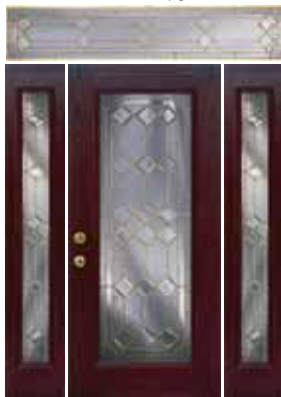

612/613CLA pg. 61

160CLA
●■◆
pg. 45

460CLA
●■◆
pg. 31

160CLA
●■◆
pg. 45