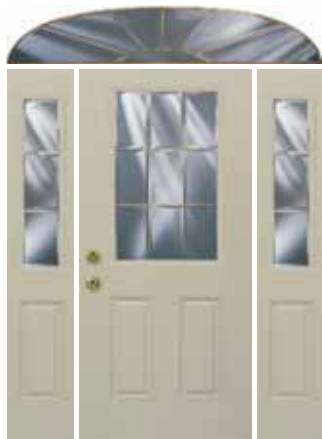

130BEV
●■◆
pg. 40

430BEV◇
●■◆
pg. 12

130BEV
●■◆
pg. 40